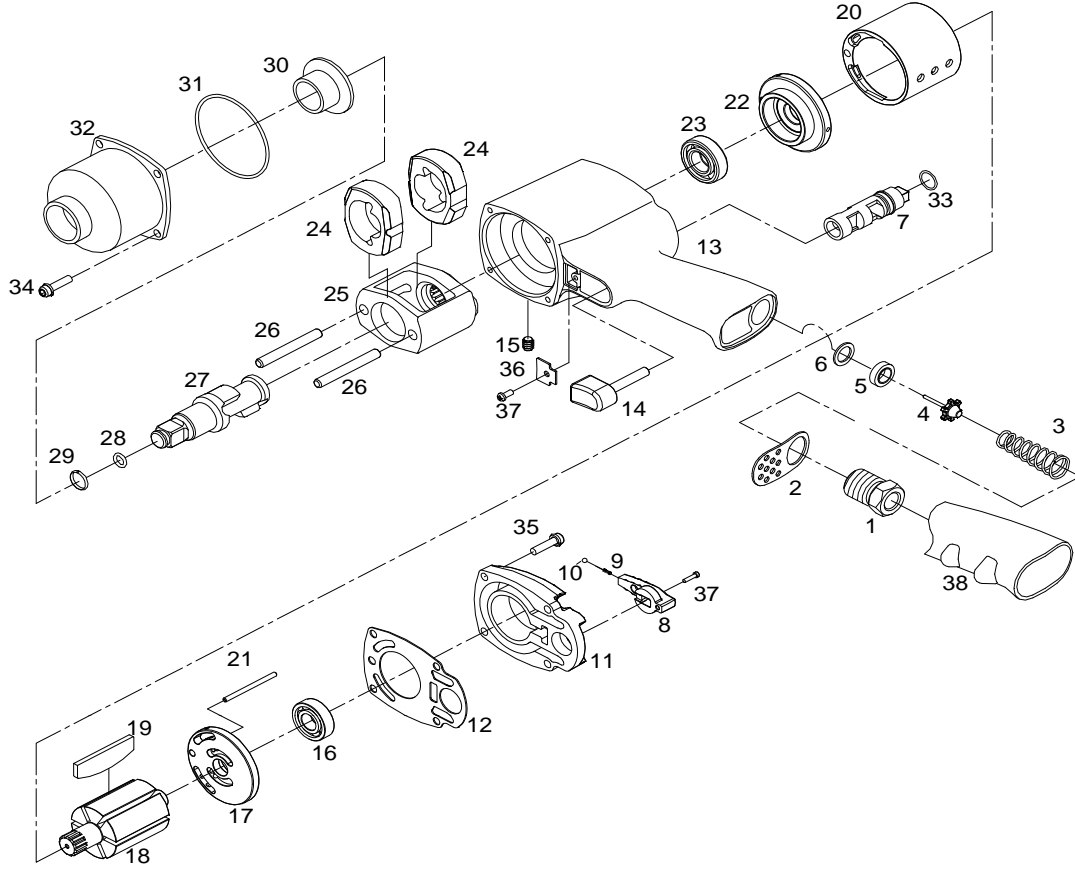

AT-2212 **GAV** HAVALI SOMUN SÖKME

Item No.	Part No.	Description	Q'ty	Item No.	Part No.	Description	Q'ty
01	328822	INLET BUSHING	1	20	221220	CYLINDER	1
02	328802E-1	EXHAUST DEFLECTOR	1	21	P0468	GUIDE PIN	1
03	328803-XP	THROTTLE VALVE SPRING	1	22	221222	FRONT PLATE	1
04	328804C	VALVE STEM	1	23	B6002	BALL BEARING	1
05	328835	THROTTLE VALVE SEAT	1	24	611225	HAMMER	2
06	328825S	SPACER	1	25	611224	HAMMER FRAME	1
07	221207	REVERSE VALVE	1	26	611223	HAMMER PIN	2
08	221208	REGULATOR 黒	1	27	611226	1/2" ANVIL	1
09	SS0212	SPRING	1	28	OR7718	RETAINER O-RING	1
10	SB0003-1	STEEL BALL	1	29	328830-4	SOCKET RETAINER	1
11	221211-RD	HOUSING CAP	1	30	611229	ANVIL BUSHING	1
12	221212	GASKET	1	31	OR5115	O-RING	1
13	221213-PI	MOTOR HOUSING	1	32	221232-BK	HAMMER HOUSING	1
14	221214	TRIGGER ASSY	1	33	OR1712	O-RING	1
15	HEXM506	PLUG SCREW	1	34	CAP1019-N	SCREW	4
16	B6001Z	BALL BEARING	1	35	CAP1025-N	SCREW	4
17	231220	REAR PLATE	1	36	221236	TRIGGER FIXTURE	1
18	611218-T	ROTOR	1	37	221237	SCREW	2
19	611219C	ROTOR BLADE	6	38	2312XP46	GRIP	1